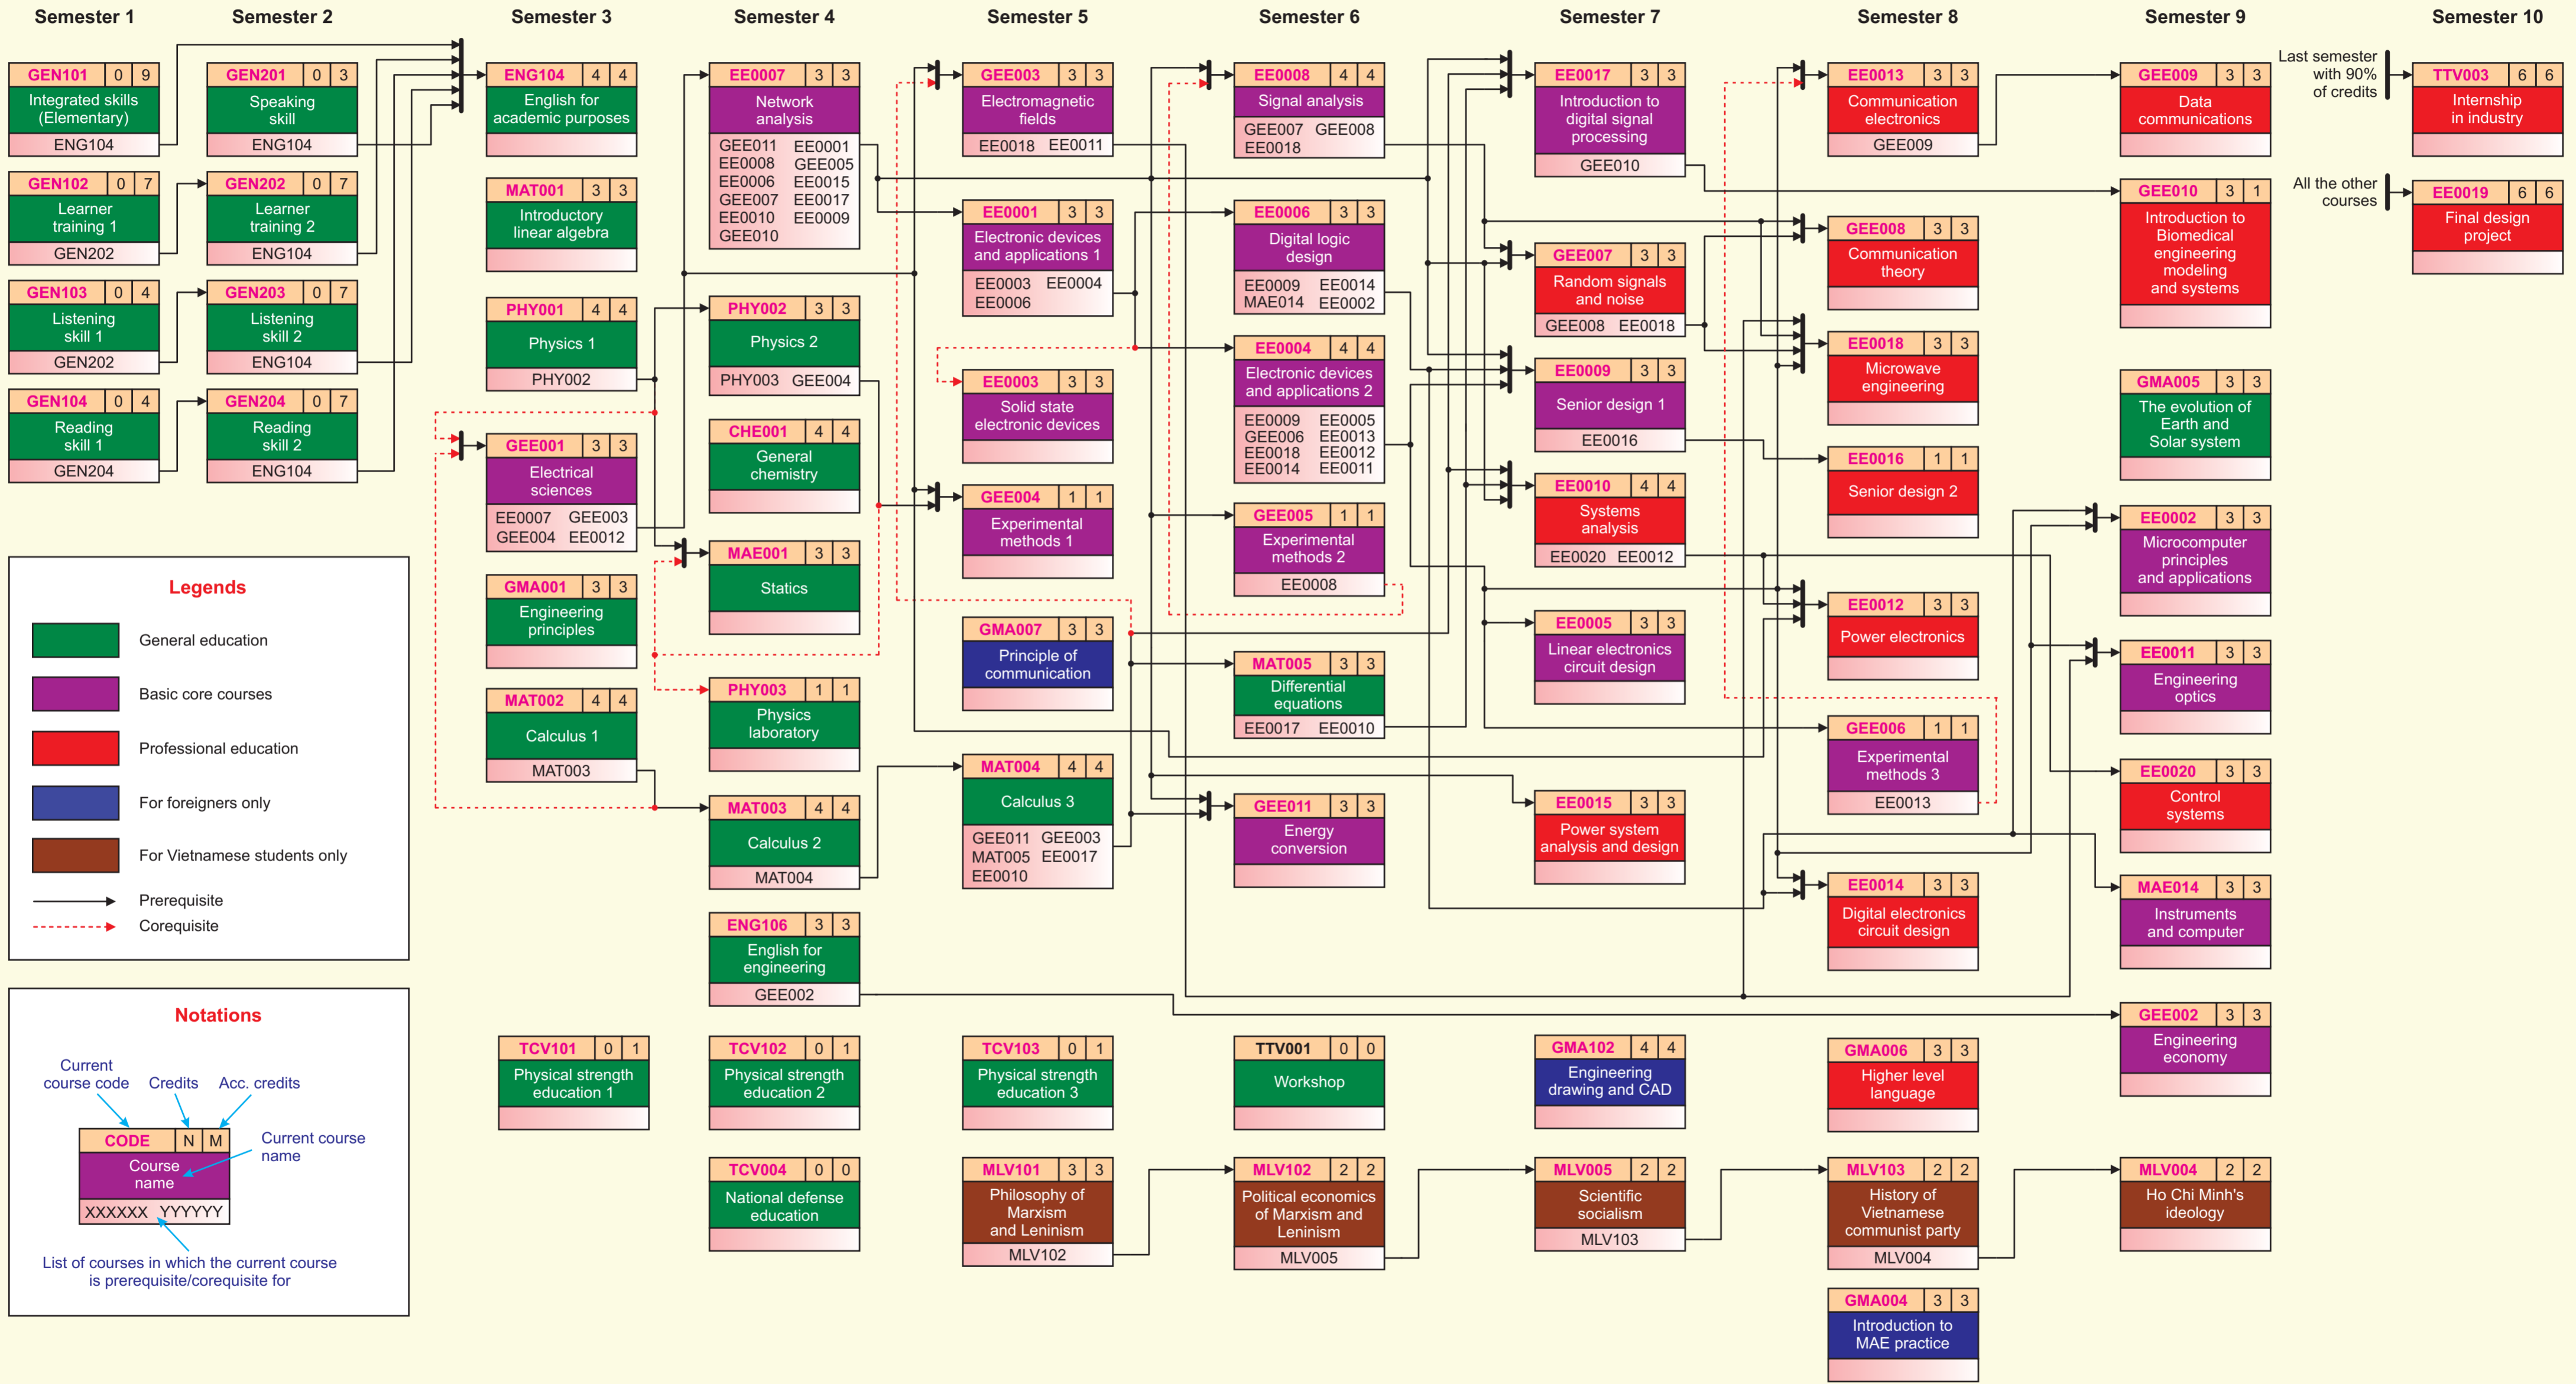

Electrical engineering process diagram

Legends

- General education
- Basic core courses
- Professional education
- For foreigners only
- For Vietnamese students only
- Prerequisite
- Corequisite

Notations

Current course code Credits Acc. credits

CODE	N	M
Course name		
XXXXXX	YYYYYY	

List of courses in which the current course is prerequisite/corequisite for