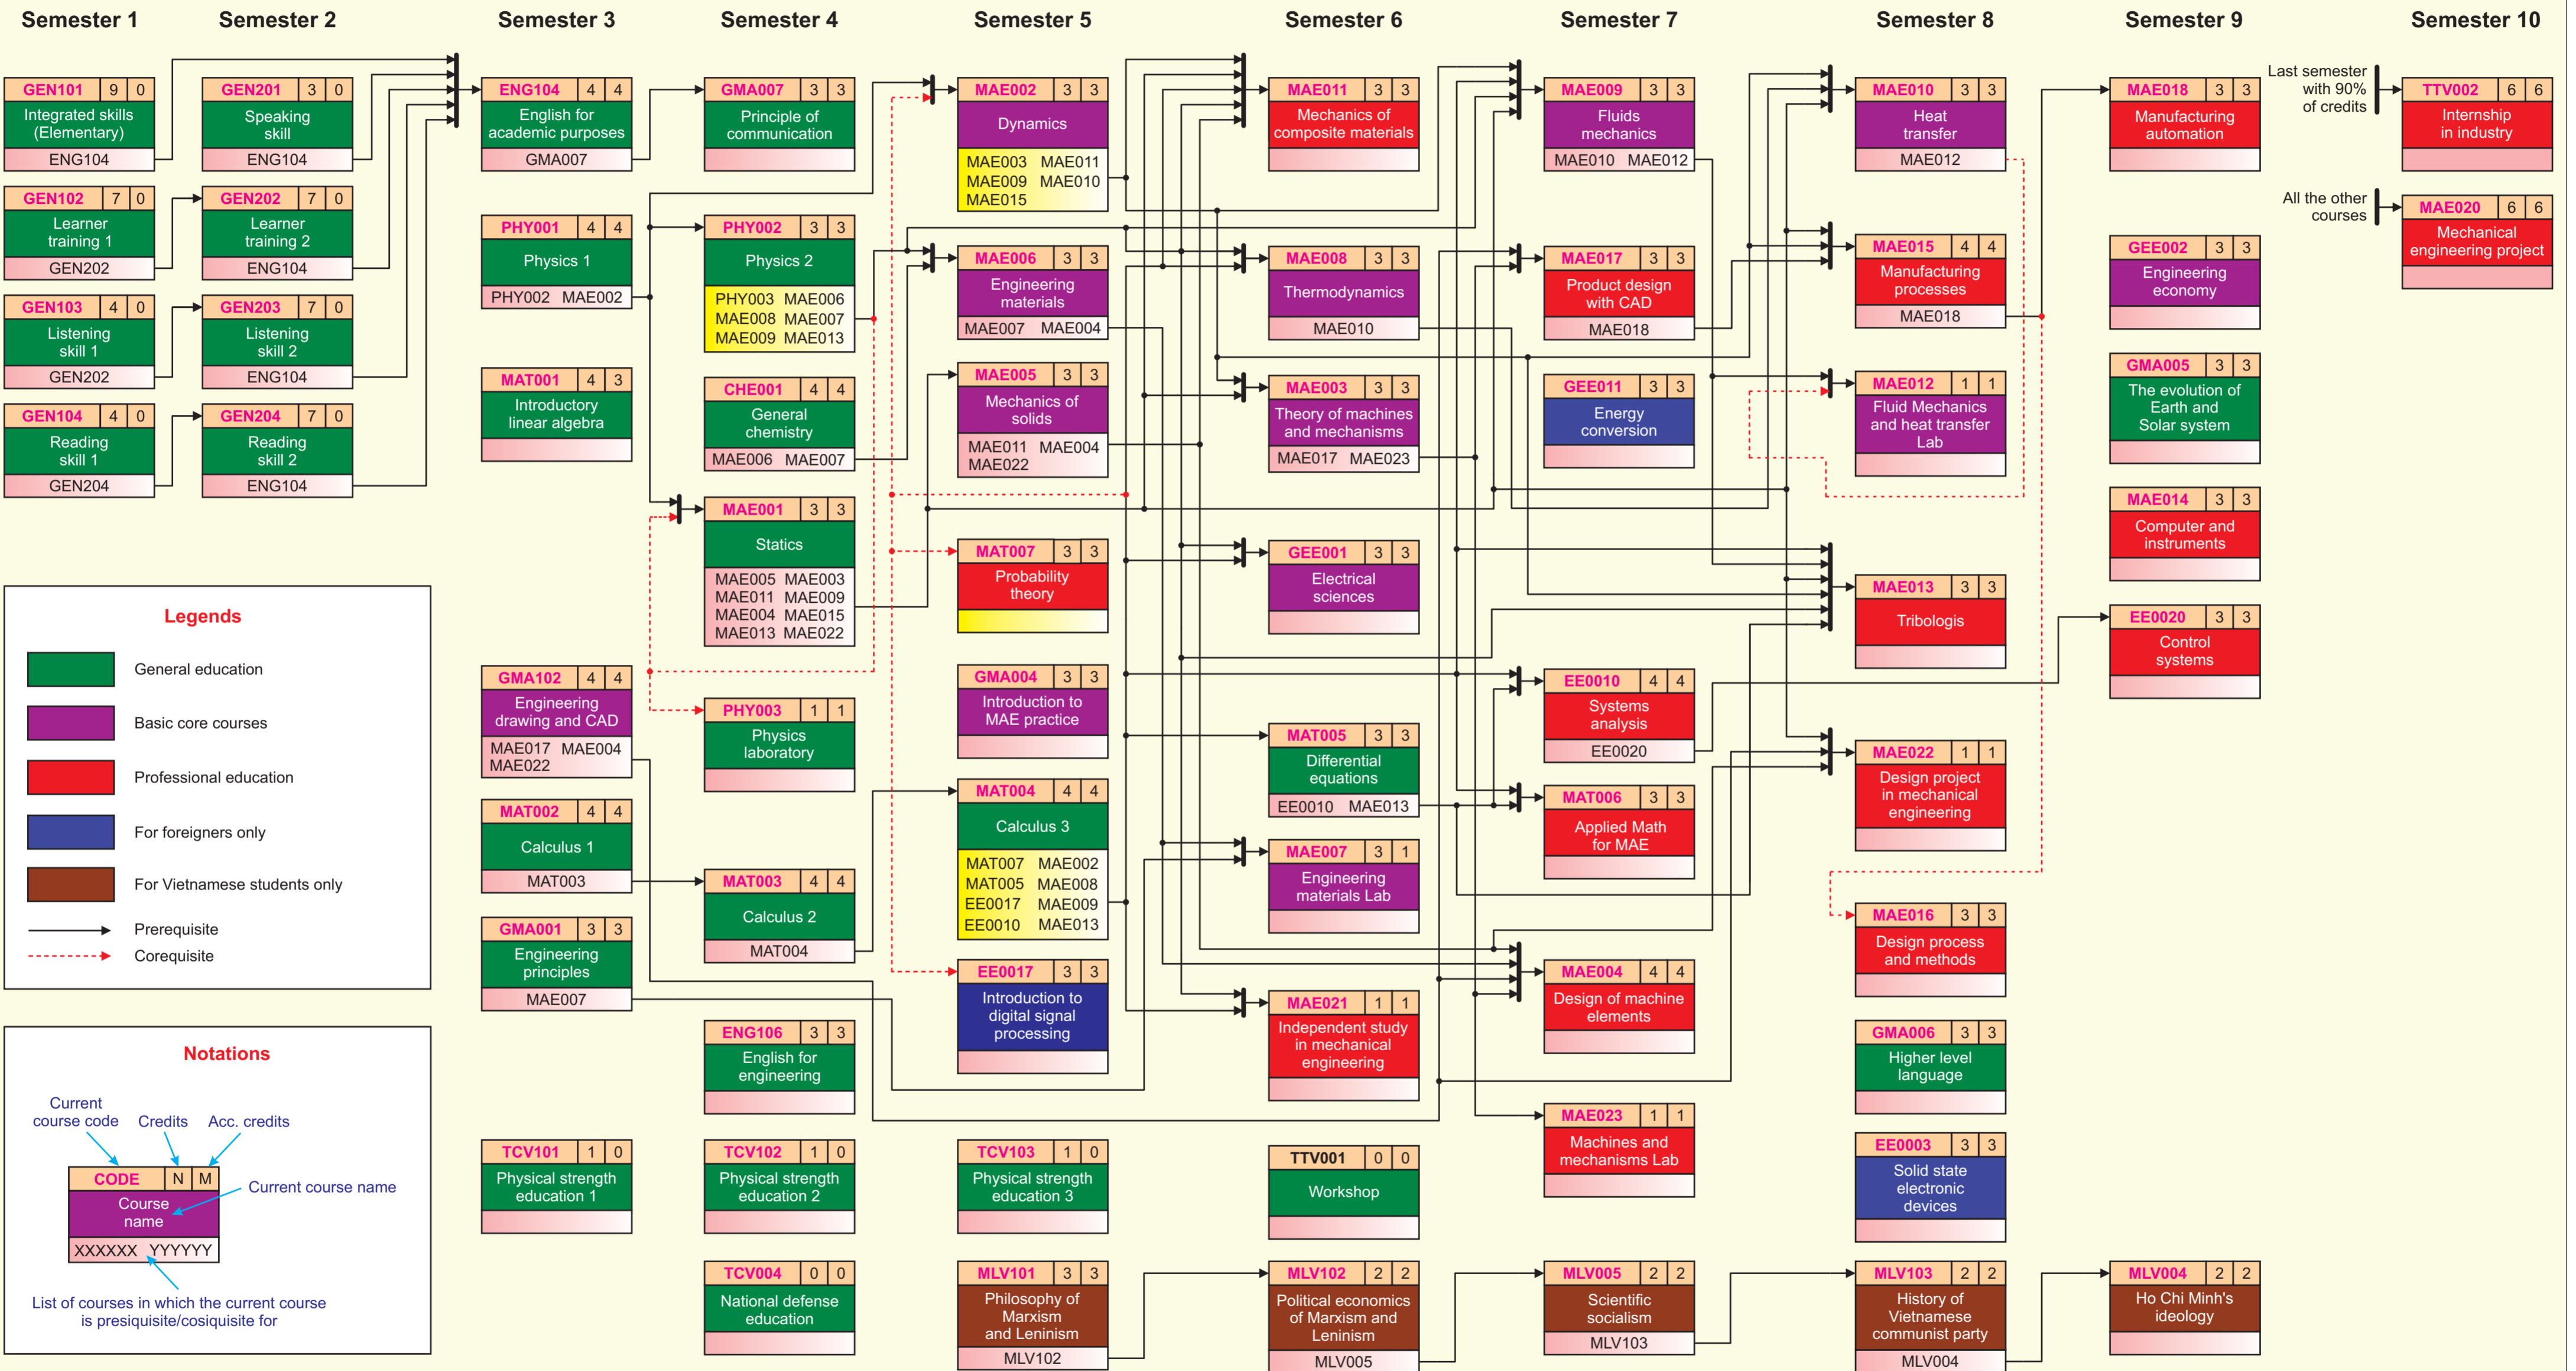

Mechanical engineering process digram

Legends

- General education
- Basic core courses
- Professional education
- For foreigners only
- For Vietnamese students only
- Prerequisite
- Corequisite

Notations

Current course code: **CODE** | **N** | **M**

Course name: **XXXXXX YYYYYY**

Current course name

List of courses in which the current course is prerequisite/cosquisite for